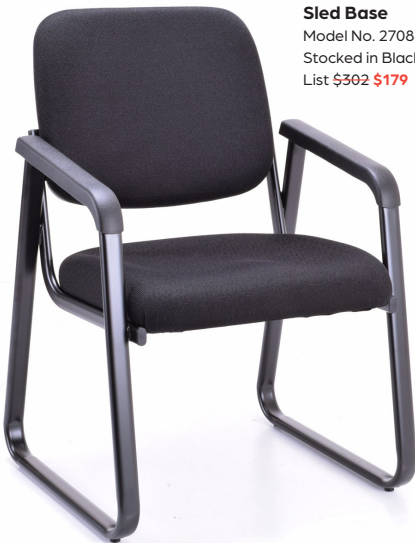

Ashton Series

Ashton Guest Chair Sled Base

Model No. 2708

Stocked in Black Fabric

List ~~$302~~ **$179**