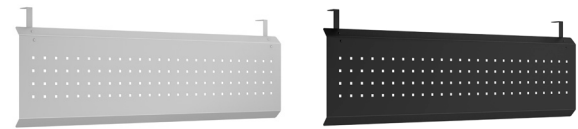

PET Panel Finishes

Modesty Panels

Perforated Metal Modesty Panels

MMP1865PERF	65"W x 18"H	to fit 72" wide Workstations	List $174 ~~$99~~
MMP1853PERF	53"W x 18"H	to fit 60" wide Workstations	List $160 ~~$89~~
MMP1841PERF	41"W x 18"H	to fit 48" wide Workstations	List $134 ~~$79~~