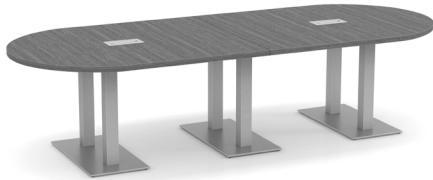

Racetrack w/ Palmer Base

MODEL#	DIMENSIONS	LIST
PALRT3136N	95"W x 48"D	$2098 ~~$1219~~
PALRT3137N	120"W x 48"D	$3173 ~~$1839~~
PALRT3138N	144"W x 48"D	$3514 ~~$2039~~
PALRT3168N	168"W x 48"D	$4351 ~~$2519~~
PALRT3192N	192"W x 48"D	$4705 ~~$2729~~
PALRT3216N	216"W x 48"D	$5543 ~~$3219~~
PALRT3240N	240"W x 48"D	$5899 ~~$3419~~

Palmer Base available in Black or Brushed Silver