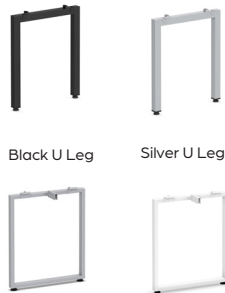

Leg Options

Silver Loop Leg White Loop Leg*

*White Loop Leg - please call for availability