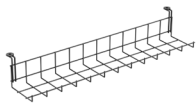

Wire Rack
PLTWTSSINGLE24BLACK List ~~$53~~ **$29**
PLTWTDOUBLE24BLACK List ~~$70~~ **$39**