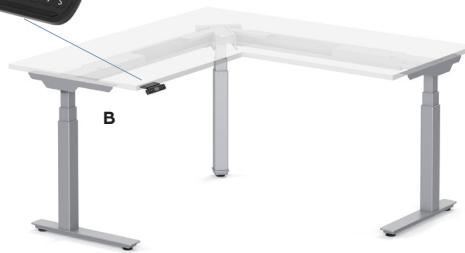

### Available Work Surface Finishes

\*Maple – please call for availability.

Programmable Remote with USB charger

A

B

C

Shown:  
 PLTEAB4872E3S2MWF24, PLT2472  
 List \$1427 **\$829**

**A. Deluxe Electric Height Adjustable Table Base**