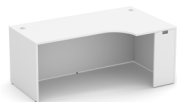

Desk Shell w/Corner Ext.
PL178 – R (shown) or L 71"W x 30" x 42"D List $897 **$519**