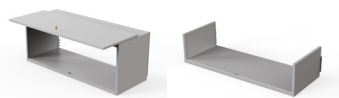

Steel Storage

Model#	Description	List
PPDBBF	Pedestal, Work surface Support, 20"D BBF	$516 $299
PPDF	Pedestal, Work surface Support, 20"D FF	$516 $299

Overhead Storage

Model#	Description	List
PFLPR30	Hinged Flipper Door Set 30"W	$296 $169
PFLPR36	Hinged Flipper Door Set 36"W	$333 $189
PFLPR42	Hinged Flipper Door Set 42"W	$374 $219
PFLPR48	Hinged Flipper Door Set 48"W	$414 $239
PSHLF30	Shelf Set, 30"W	$124 $69
PSHLF36	Shelf Set, 36"W	$134 $79
PSHLF42	Shelf Set, 42"W	$150 $89
PSHLF48	Shelf Set, 48"W	$167 $99