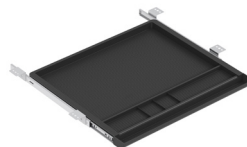

## Center Drawer

This low profile center drawer attaches to any work surface. Features ball-bearing suspensions.

Center Drawer  
Model No. CDR1  
(21 1/4"W x 16 1/2"D)  
List \$104 **\$59**