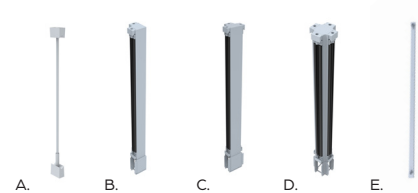

Connector Component Reference

- A. Straight Connector, Rod & Block Kit
- B. 2 Way 90 Degree Connector
- C. 3 Way T Connector
- D. 4 Way Connector
- E. End of Run Cap with Bottom End Cover

*All Top Glass Panels Sold in Pairs

Top Clear Glass Panels 13.25" High* **NEW**

Model#	Description	List (Pair)
MGLS1322CKIT	13.25" x 22" Tempered Clear Mullion Glass w/ Clamp	$199 ~~$119~~
MGLS1328CKIT	13.25" x 28" Tempered Clear Mullion Glass w/ Clamp	$215 ~~$129~~
MGLS1334CKIT	13.25" x 34" Tempered Clear Mullion Glass w/ Clamp	$237 ~~$139~~
MGLS1340CKIT	13.25" x 40" Tempered Clear Mullion Glass w/ Clamp	$258 ~~$149~~
MGLS1346CKIT	13.25" x 46" Tempered Clear Mullion Glass w/ Clamp	$301 ~~$179~~