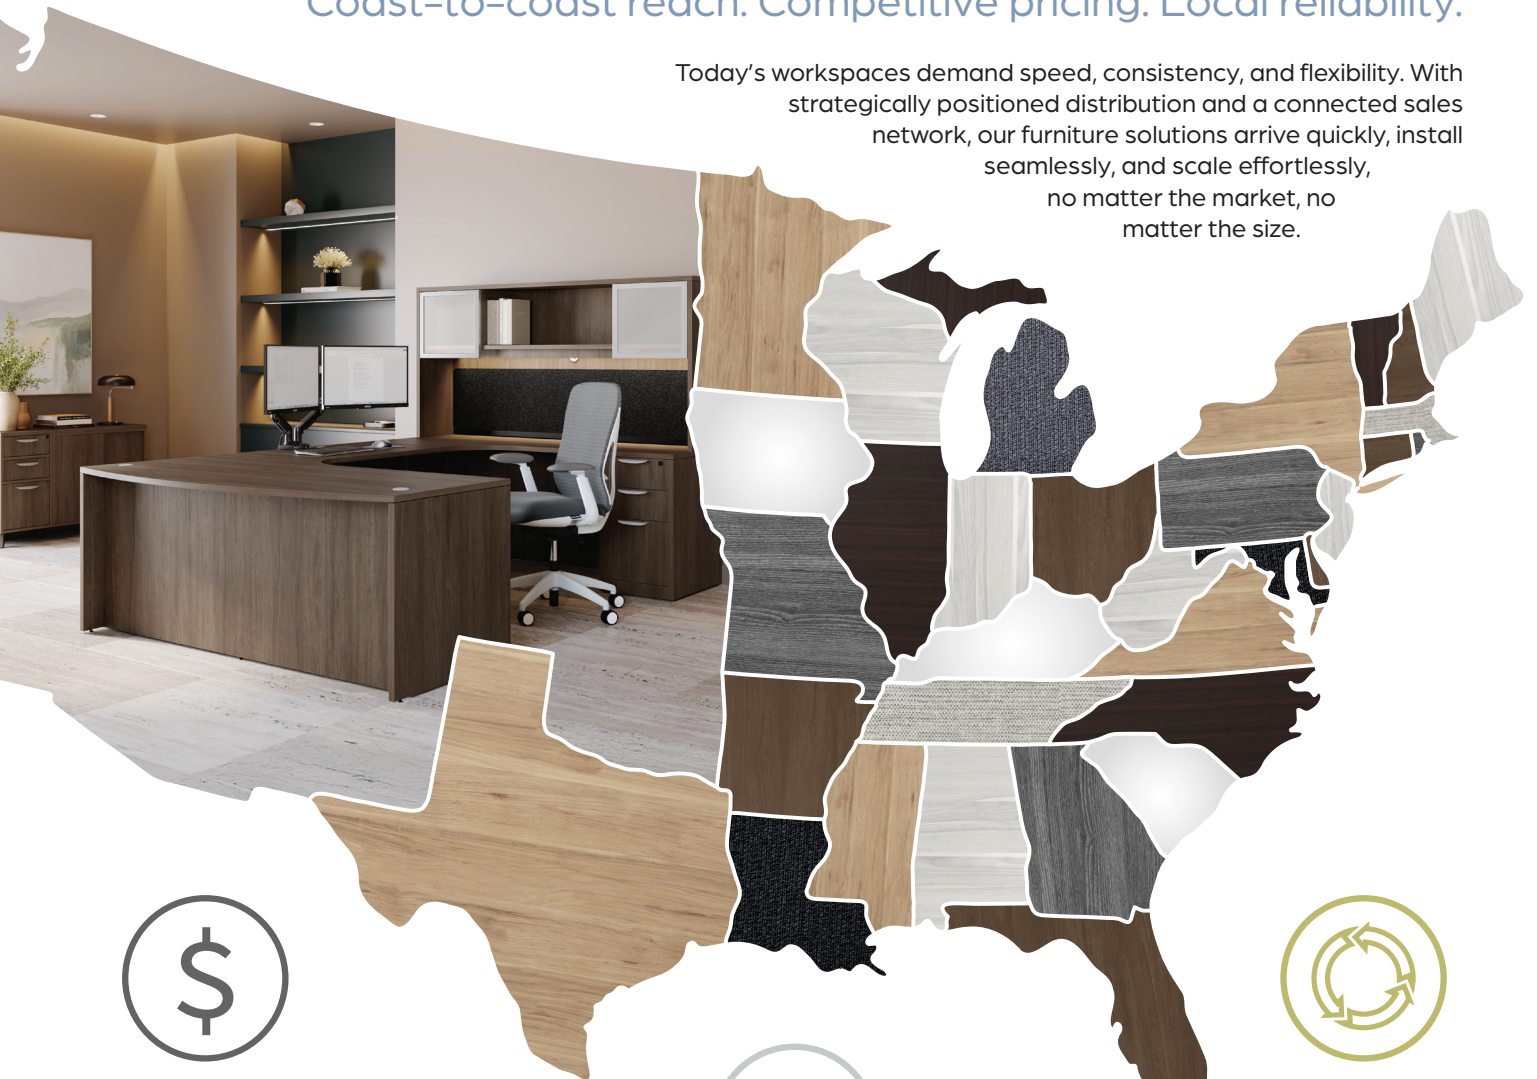

Built for Wherever Business Happens

Coast-to-coast reach. Competitive pricing. Local reliability.

Today's workspaces demand speed, consistency, and flexibility. With strategically positioned distribution and a connected sales network, our furniture solutions arrive quickly, install seamlessly, and scale effortlessly, no matter the market, no matter the size.

Competitive Pricing

Strategic inventory planning and national distribution help keep costs predictable and competitive.

Industry-Leading Products

Built to perform in real-world environments. Tested, durable, and trusted.

Faster Fulfillment

In-stock programs reduce delays and keep projects moving.

Designed for Modern Work

Flexible, ergonomic solutions that adapt as teams and spaces evolve.

Sustainability Through Longevity

Furniture engineered for long-term performance, so you buy less, replace less, and waste less.