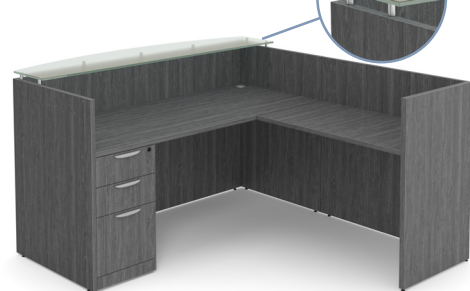

Glass Transaction Top with Risers

Workstation Shown: CLALD1053 List $2198 ~~$1279~~
Dimensions: 71"W X 78"D X 42 1/2"H
Components: PL169NTT, PL169TTGLASS, PL180, PL166