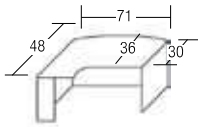

Workstation Shown: PL169NTT, PL169TT, PL169RISERBRU, PL107(2) List ~~\$1607~~ **\$929**

CLASSIC LAMINATE SERIES COMPONENT GUIDE

- Desk Shell**
- PL101 71"W x 36"D List ~~\$501~~ **\$289**
  - PL105 71"W x 30"D List ~~\$501~~ **\$289**
  - PL102 66"W x 30"D List ~~\$470~~ **\$269**
  - PL103 60"W x 30"D List ~~\$428~~ **\$249**
  - PL121 48"W x 30"D List ~~\$443~~ **\$239**
  - PL104 48"W x 24"D List ~~\$410~~ **\$239**

- Bow Front Shell**
- PL189 - 71"W x 36/41D List ~~\$568~~ **\$329**
  - PL187 - 66"W x 30/36D List ~~\$563~~ **\$329**

- Bow Front w/Corner Ext.**
- PL177 L (shown) or R 71"W x 30/36/48"D List ~~\$634~~ **\$479**