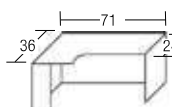

- Bow Front Shell**
- PL189 - 71"W x 36/41D List ~~\$568~~ **\$329**
  - PL187 - 66"W x 30/36D List ~~\$563~~ **\$329**

- Bow Front w/Corner Ext.**
- PL177 L (shown) or R 71"W x 30/36/48"D List ~~\$634~~ **\$479**

- Desk Shell w/Corner Ext.**
- PL178 L (shown) or R 71"W x 30" x 42"D List ~~\$634~~ **\$479**

- Bullet**
- PL131/MS720 66"W x 30"D List ~~\$473~~ **\$269**

- Conference Bullet**
- PL106/MS720 - 71"W x 36"/30"D List ~~\$536~~ **\$309**

- Bullet w/ Corner Ext.**
- PL133L/MS725 (shown) or R 71"W x 30"/42"D List ~~\$656~~ **\$499**

- Credenza w/Corner Ext.**
- PL182 L (shown) or R 71"W x 24/36"D List ~~\$570~~ **\$329**
  - PL181 L (shown) or R 66"W x 24/36"D List ~~\$541~~ **\$309**