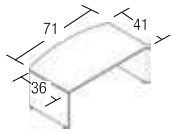

- Bow Front Shell**
- PL189 - 71"W x 36/41D List ~~\$568~~ **\$329**
  - PL187 - 66"W x 30/36D List ~~\$563~~ **\$329**

- Bow Front w/Corner Ext.**
- PL177 L (shown) or R 71"W x 30/36/48"D List ~~\$634~~ **\$479**