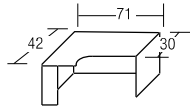

- Bow Front Shell**
- PL189 - 71"W x 36/41D List ~~\$568~~ **\$329**
  - PL187 - 66"W x 30/36D List ~~\$563~~ **\$329**

- Bow Front w/Corner Ext.**
- PL177 L (shown) or R 71"W x 30/36/48"D List ~~\$634~~ **\$479**