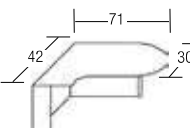

- Bow Front Shell**
- PL189 - 71"W x 36/41D List ~~\$568~~ **\$329**
  - PL187 - 66"W x 30/36D List ~~\$563~~ **\$329**

- Bow Front w/Corner Ext.**
- PL177 L (shown) or R 71"W x 30/36/48"D List ~~\$634~~ **\$479**

- Desk Shell w/Corner Ext.**
- PL178 L (shown) or R 71"W x 30" x 42"D List ~~\$634~~ **\$479**

- Bullet**
- PL131/MS720 66"W x 30"D List ~~\$473~~ **\$269**

- Conference Bullet**
- PL106/MS720 - 71"W x 36"/30"D List ~~\$536~~ **\$309**